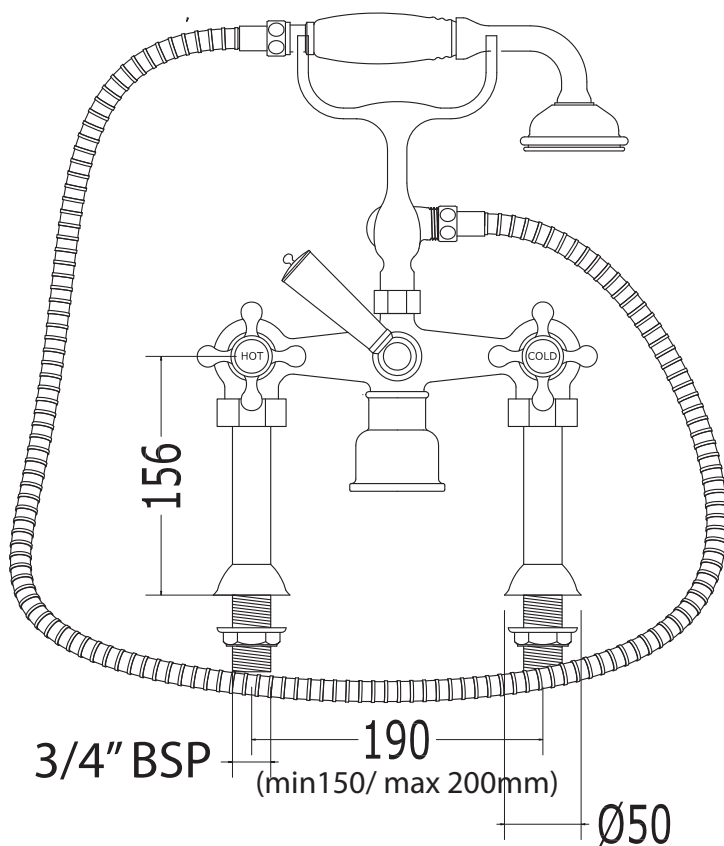

Classical Brassware Collection

Victorian

3/4" bath shower mixer deck mounted, complete with shower kit

We recommend that all products are purchased with the assistance of a specialist bathroom retailer and always installed by an experienced installer who is a member of a recognized association. All sizes quoted are nominal: items may vary by plus or minus 2% against the figures quoted. When planning installations where dimensions are critical, it is essential that the space allowed for individual items is physically checked. Imperial Bathrooms can not be held liable for any costs associated with items not fitting in any given area. The contents of this statement are based on information correct at the time of publication. We reserve the right to make alterations and changes in product characteristics, fixing, packaging, operation etc at any time without notice.