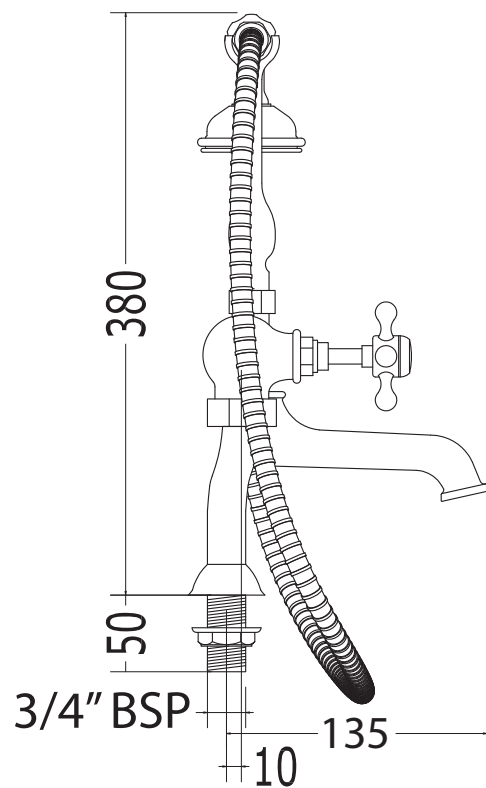

Classical Brassware Collection

Victorian

3/4" bath shower mixer deck mounted, complete with shower kit

We recommend that all products are purchased with the assistance of a specialist bathroom retailer and always installed by an experienced installer who is a member of a recognized association. All sizes quoted are nominal: items may vary by plus or minus 2% against the figures quoted. When planning installations where dimensions are critical, it is essential that the space allowed for individual items is physically checked. Imperial Bathrooms can not be held liable for any costs associated with items not fitting in any given area. The contents of this statement are based on information correct at the time of publication. We reserve the right to make alterations and changes in product characteristics, fixing, packaging, operation etc at any time without notice.